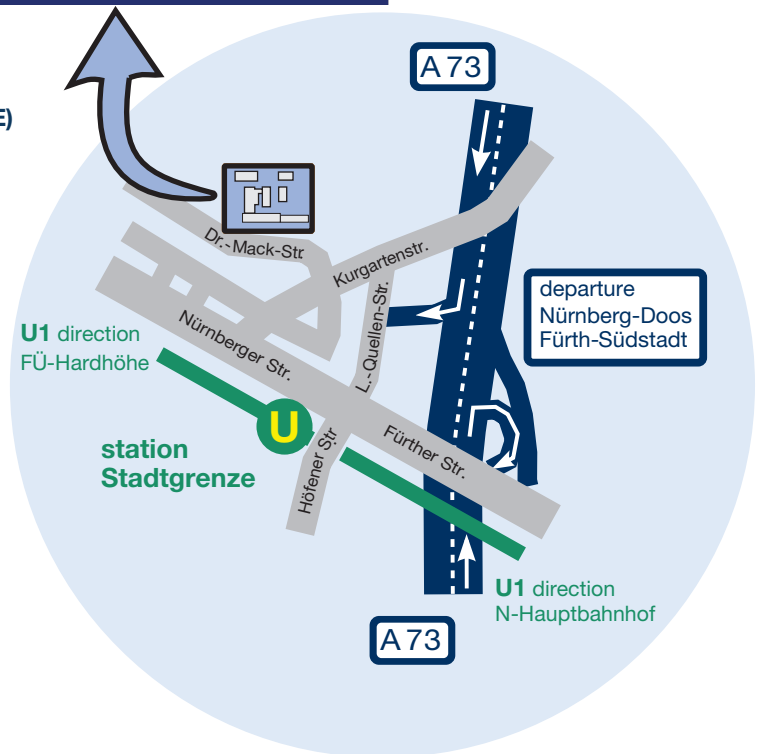

## Route map

Parking area Dr.-Mack-Str. 51 (49°28'11.2"N 11°00'29.5"E)  
Green area -> NMF parking lots (111 to 129)

### Attention!

Coming from south (A3, A6, A9) at "Kreuz Nürnberg-Süd" turn to A73 direction „Nürnberg/Fürth“  
At the 4th exit "Nürnberg Centrum" turn right, although Fürth is signposted straight on to  
"A3/A73 Würzburg/Bamberg"!

### By car

Coming from A73, take exit „Nürnberg/Fürth“, turn right into „Ludwig-Quellen-Straße“,  
then left into „Kurgartenstraße“. After 50 m turn right into „Dr.-Mack-Str.“, then turn right to  
„UFERSTADT“

### By underground railway

Take line „U1“ to station „Stadtgrenze“, then appr. 600 m by foot