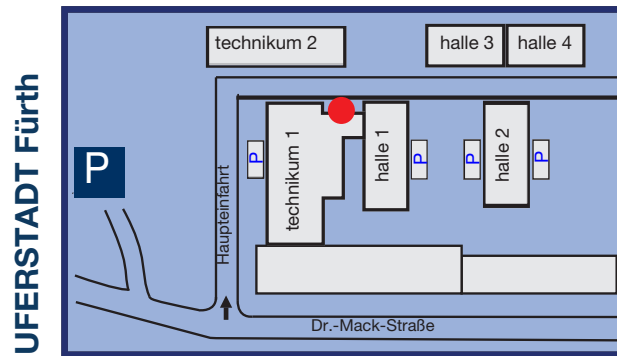

## Route map

Parking area Dr.-Mack-Str. 51 (49°28'11.2"N 11°00'29.5"E)  
Green area -> NMF parking lots (111 to 129)

### Attention!

Coming from south (A3, A6, A9) at "Kreuz Nürnberg-Süd" turn to A73 direction „Nürnberg/Fürth“  
At the 4th exit "Nürnberg Centrum" turn right, although Fürth is signposted straight on to  
"A3/A73 Würzburg/Bamberg"!

### By car

Coming from A73, take exit „Nürnberg/Fürth“, turn right into „Ludwig-Quellen-Straße“,  
then left into „Kurgartenstraße“. After 50 m turn right into „Dr.-Mack-Str.“, then turn right to  
„UFERSTADT“

### By underground railway

Take line „U1“ to station „Stadtgrenze“, then appr. 600 m by foot